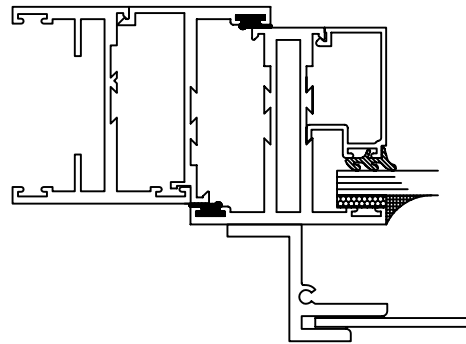

ALUMINUM BALL GUARD
SCREEN FRAME FINISH TO
MATCH WINDOW UNITS
HINGED FOR WINDOW
CLEANING

PERFORATED STEEL SHEET
16 GA 1/4 X 5/16 PERFERATIONS
PAINTED TO MATCH WINDOW UNITS

SECURITY SCREWS

FIXED BALL GUARDS
ALSO AVAILABLE