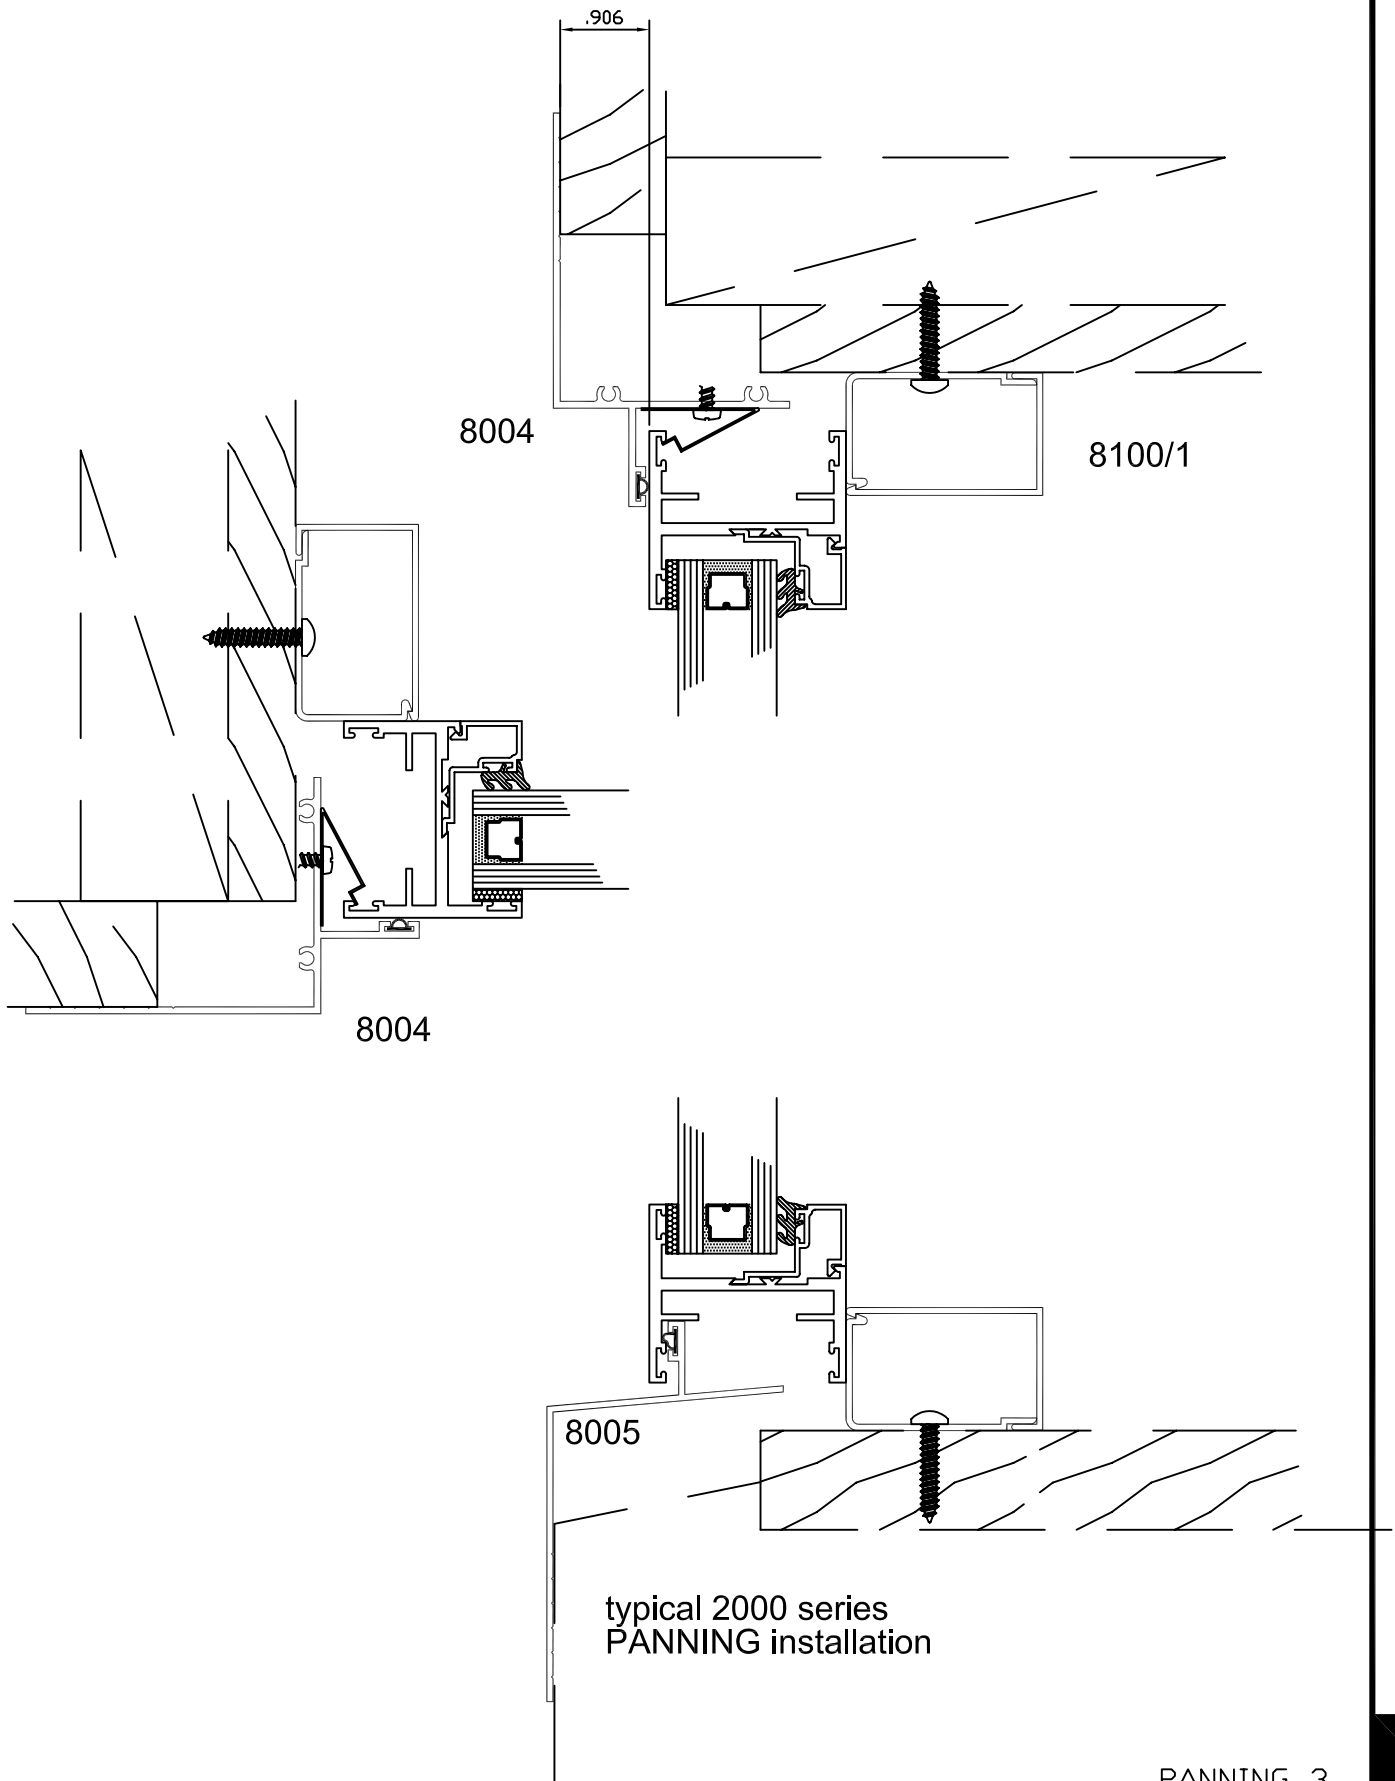

typical 2000 series  
PANNING installation

typical 2000 series  
PANNING installation

trim selections