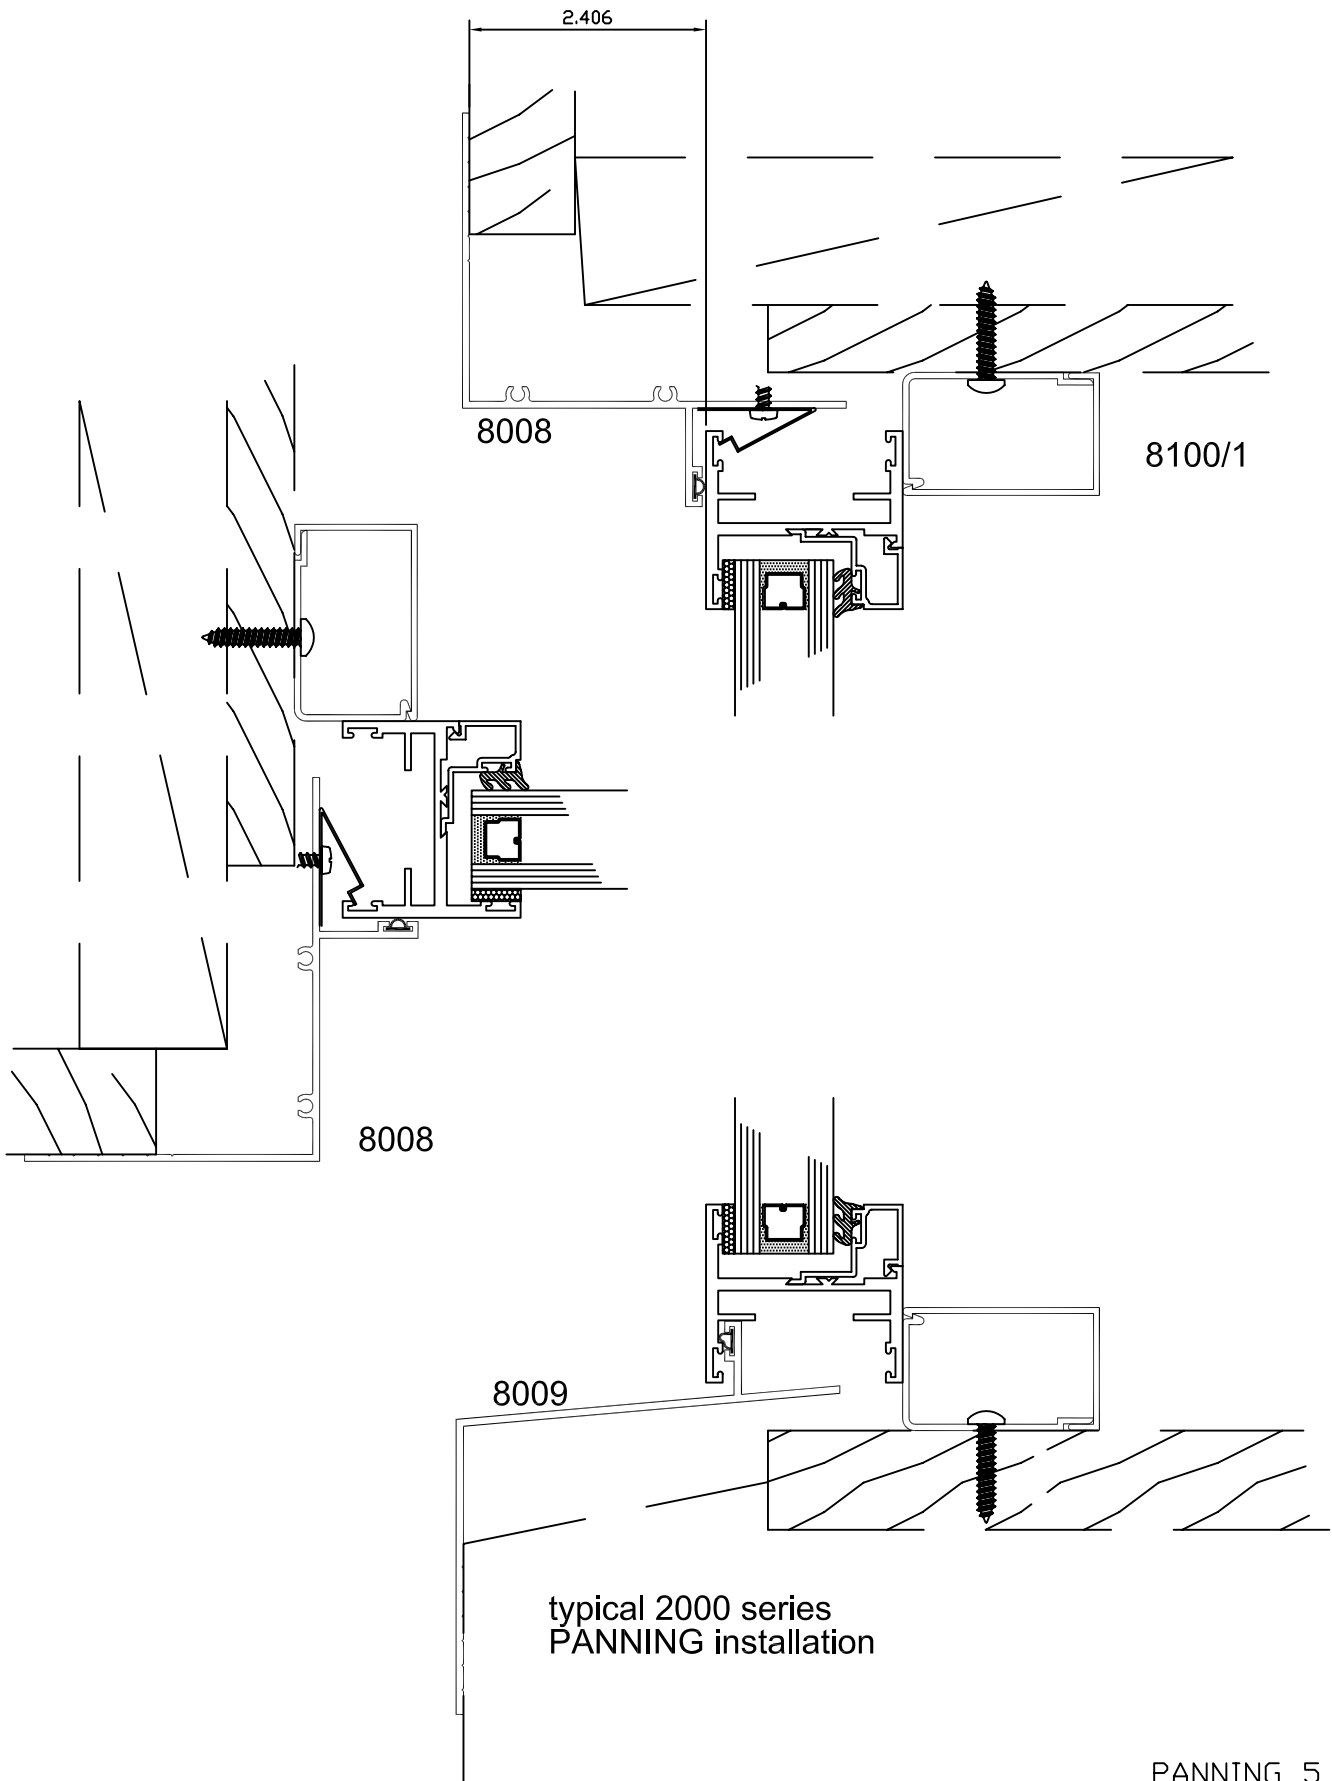

typical 2000 series  
PANNING installation

typical 2000 series  
PANNING installation

trim selections