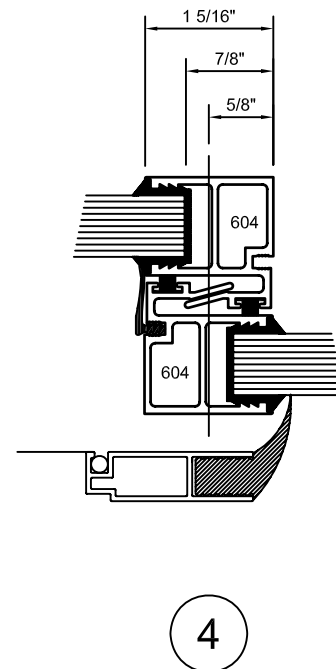

XO DOOR (SHOWN)  
OX DOOR (OPPOSITE HAND)

OX/O DOOR (SHOWN)  
O/XO DOOR (OPP SLIDE)

XOX DOOR

XOO DOOR (SHOWN)  
OOX DOOR (OPPOSITE HAND)

SINGLE TRACK POCKET DOOR  
OUTSIDE MOUNT

OXXO DOOR

SEE SHEET G1 FOR GLAZING OPTIONS

STANDARD INTERLOCK

HEAVY DUTY INTERLOCK  
(OPTIONAL)

7

OXO LOCKING RAIL  
XOO/OOX MEETING RAIL (OMIT HANDLE)

8

OOX/ XOO MEETING RAIL

9

OXXO LOCKING RAIL

16

OXO LOCKING RAIL  
XOO/OOX MEETING RAIL (OMIT HANDLE)

17

OOX/ XOO MEETING RAIL

18

OXXO LOCKING RAIL

19

HEAD DETAIL  
POCKET DOOR