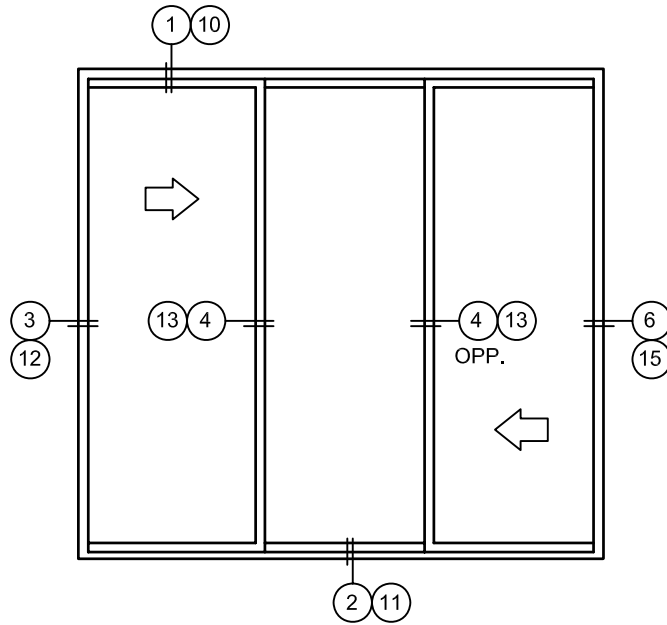

XO DOOR (SHOWN)  
OX DOOR (OPPOSITE HAND)

OX/O DOOR (SHOWN)  
O/XO DOOR (OPP SLIDE)

XOX DOOR

XOO DOOR (SHOWN)  
OOX DOOR (OPPOSITE HAND)

SINGLE TRACK POCKET DOOR  
OUTSIDE MOUNT

OXXO DOOR

SEE SHEET G1 FOR GLAZING OPTIONS

STANDARD INTERLOCK

HEAVY DUTY INTERLOCK  
(OPTIONAL)

7

OXO LOCKING RAIL  
XOO/OOX MEETING RAIL (OMIT HANDLE)

8

OOX/ XOO MEETING RAIL

9

OXXO LOCKING RAIL

12

LEFT JAMB (OPERABLE)

13

STANDARD INTERLOCK

14

HEAVY DUTY INTERLOCK  
(OPTIONAL)

15

RIGHT JAMB (FIXED)