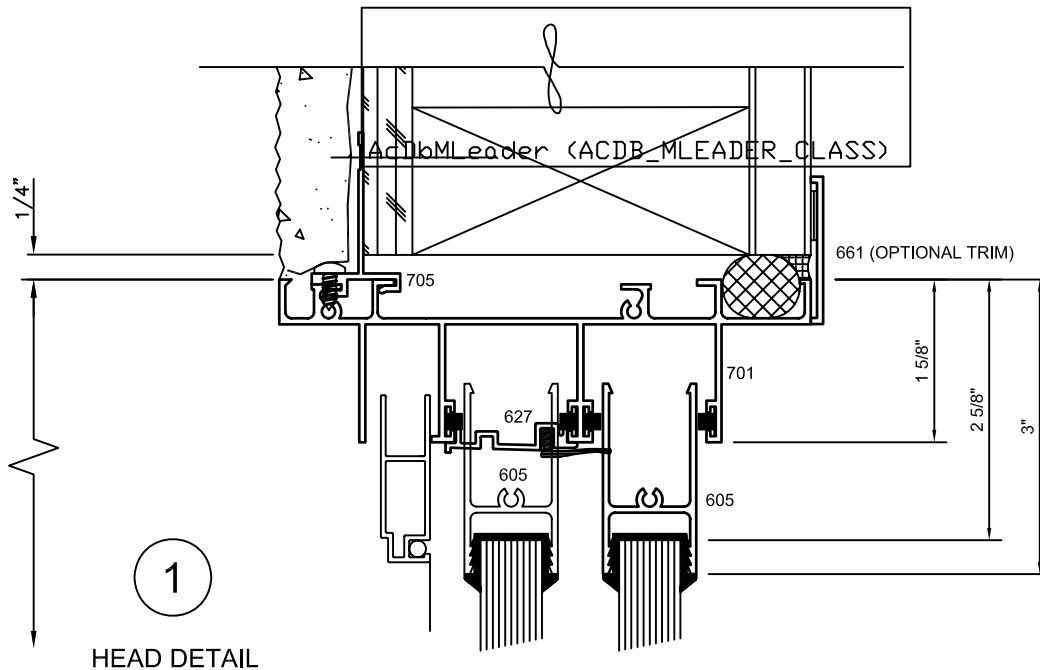

XO DOOR (SHOWN)  
OX DOOR (OPPOSITE HAND)

OX/O DOOR (SHOWN)  
O/XO DOOR (OPP SLIDE)

XOX DOOR

XOO DOOR (SHOWN)  
OOX DOOR (OPPOSITE HAND)

SINGLE TRACK POCKET DOOR  
OUTSIDE MOUNT

OXXO DOOR

SEE SHEET G1 FOR GLAZING OPTIONS

12

LEFT JAMB (OPERABLE)

13

STANDARD INTERLOCK

14

HEAVY DUTY INTERLOCK  
(OPTIONAL)

15

RIGHT JAMB (FIXED)