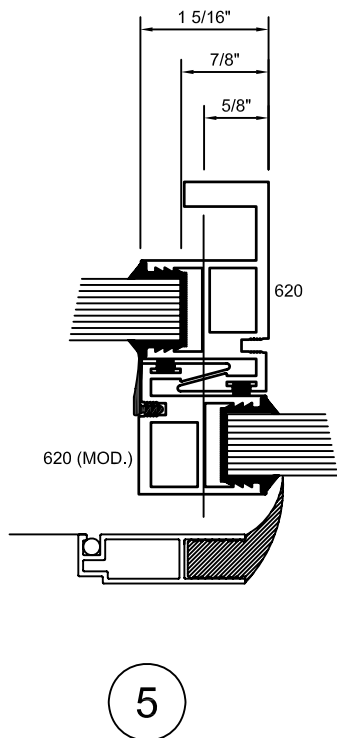

XO DOOR (SHOWN)  
OX DOOR (OPPOSITE HAND)

OX/O DOOR (SHOWN)  
O/XO DOOR (OPP SLIDE)

XOX DOOR

XOO DOOR (SHOWN)  
OOX DOOR (OPPOSITE HAND)

SINGLE TRACK POCKET DOOR  
OUTSIDE MOUNT

OXXO DOOR

SEE SHEET G1 FOR GLAZING OPTIONS

STANDARD INTERLOCK

HEAVY DUTY INTERLOCK  
(OPTIONAL)

7

OXO LOCKING RAIL  
XOO/OOX MEETING RAIL (OMIT HANDLE)

8

OOX/ XOO MEETING RAIL

9

OXXO LOCKING RAIL