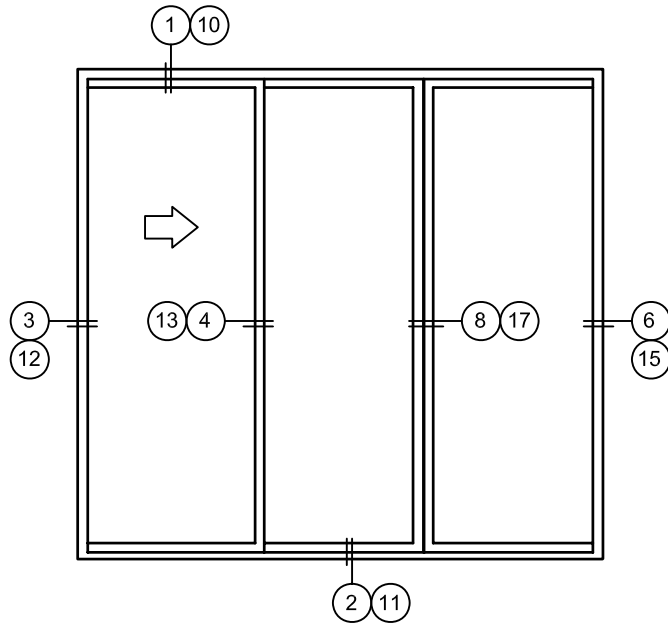

XO DOOR (SHOWN)  
OX DOOR (OPPOSITE HAND)

OX/O DOOR (SHOWN)  
O/XO DOOR (OPP SLIDE)

XOX DOOR

XOO DOOR (SHOWN)  
OOX DOOR (OPPOSITE HAND)

SINGLE TRACK POCKET DOOR  
OUTSIDE MOUNT

OXXO DOOR

SEE SHEET G1 FOR GLAZING OPTIONS

STANDARD INTERLOCK

HEAVY DUTY INTERLOCK  
(OPTIONAL)

7

OXO LOCKING RAIL  
XOO/OOX MEETING RAIL (OMIT HANDLE)

8

OOX/ XOO MEETING RAIL

9

OXXO LOCKING RAIL

12

LEFT JAMB (OPERABLE)

13

STANDARD INTERLOCK

14

HEAVY DUTY INTERLOCK  
(OPTIONAL)

15

RIGHT JAMB (FIXED)