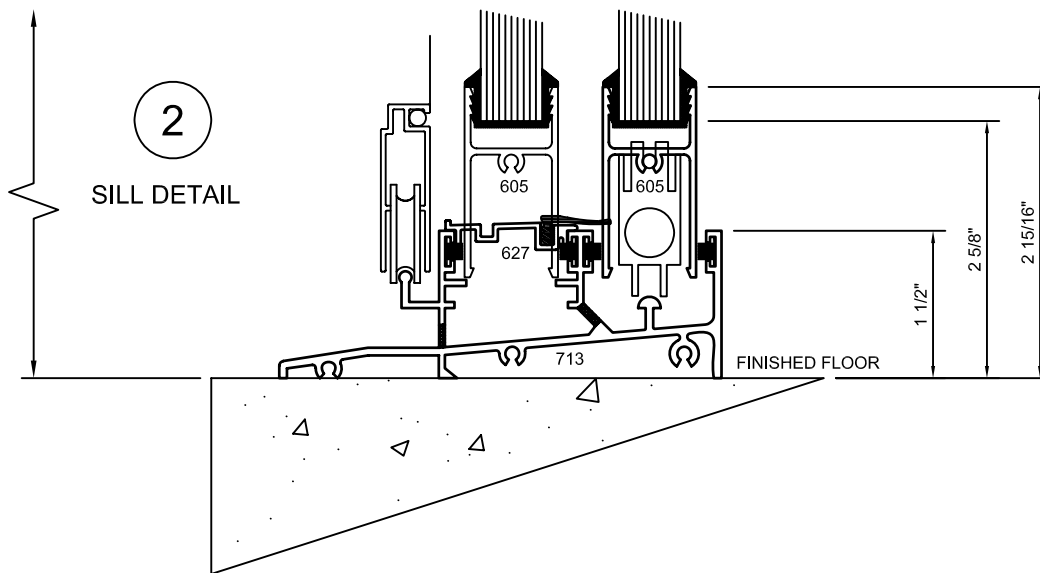

XO DOOR (SHOWN)  
OX DOOR (OPPOSITE HAND)

OX/O DOOR (SHOWN)  
O/XO DOOR (OPP SLIDE)

XOX DOOR

XOO DOOR (SHOWN)  
OOX DOOR (OPPOSITE HAND)

SINGLE TRACK POCKET DOOR  
OUTSIDE MOUNT

OXXO DOOR

SEE SHEET G1 FOR GLAZING OPTIONS

12

LEFT JAMB (OPERABLE)

13

STANDARD INTERLOCK

14

HEAVY DUTY INTERLOCK  
(OPTIONAL)

15

RIGHT JAMB (FIXED)