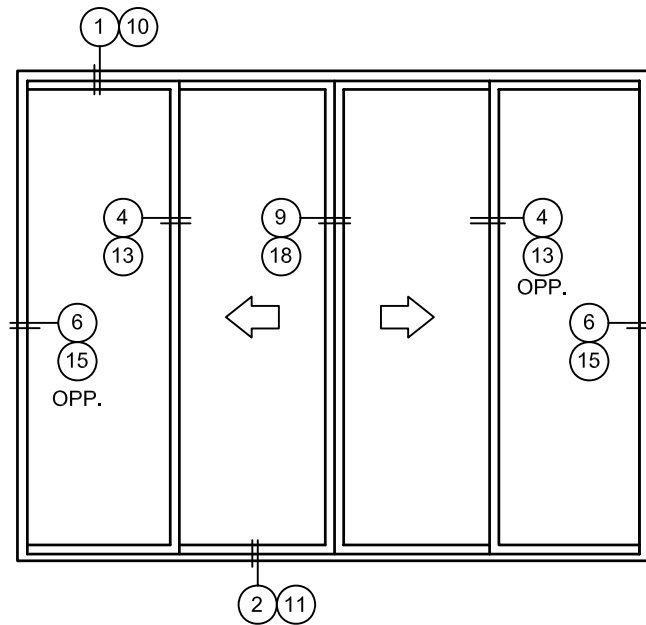

XO DOOR (SHOWN)  
OX DOOR (OPPOSITE HAND)

OX/O DOOR (SHOWN)  
O/XO DOOR (OPP SLIDE)

XOX DOOR

XOO DOOR (SHOWN)  
OOX DOOR (OPPOSITE HAND)

SINGLE TRACK POCKET DOOR  
OUTSIDE MOUNT

OXXO DOOR

SEE SHEET G1 FOR GLAZING OPTIONS

STANDARD INTERLOCK

HEAVY DUTY INTERLOCK  
(OPTIONAL)

7

OXO LOCKING RAIL  
XOO/OOX MEETING RAIL (OMIT HANDLE)

8

OOX/ XOO MEETING RAIL

9

OXXO LOCKING RAIL

12

LEFT JAMB (OPERABLE)

13

STANDARD INTERLOCK

14

HEAVY DUTY INTERLOCK  
(OPTIONAL)

15

RIGHT JAMB (FIXED)