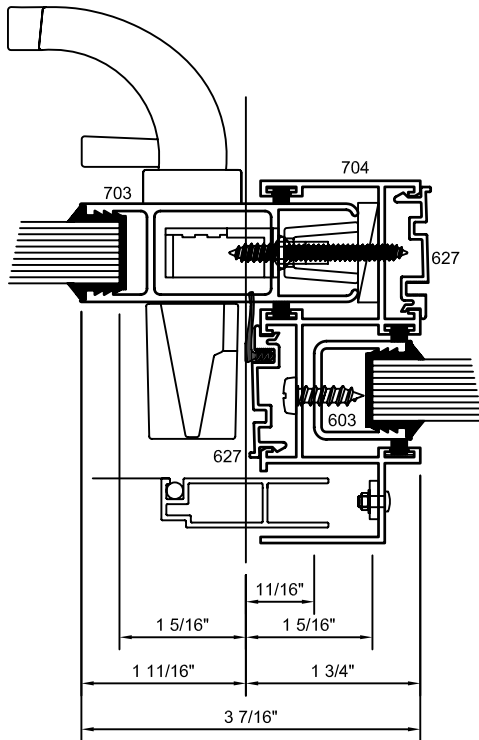

XO DOOR (SHOWN)  
OX DOOR (OPPOSITE HAND)

OX/O DOOR (SHOWN)  
O/XO DOOR (OPP SLIDE)

XOX DOOR

XOO DOOR (SHOWN)  
OOX DOOR (OPPOSITE HAND)

SINGLE TRACK POCKET DOOR  
OUTSIDE MOUNT

OXXO DOOR

SEE SHEET G1 FOR GLAZING OPTIONS

STANDARD INTERLOCK

HEAVY DUTY INTERLOCK  
(OPTIONAL)

7

OXO LOCKING RAIL  
XOO/OOX MEETING RAIL (OMIT HANDLE)

8

OOX/ XOO MEETING RAIL

9

OXXO LOCKING RAIL

12

LEFT JAMB (OPERABLE)

13

STANDARD INTERLOCK

14

HEAVY DUTY INTERLOCK  
(OPTIONAL)

15

RIGHT JAMB (FIXED)

16

OXO LOCKING RAIL  
XOO/OOX MEETING RAIL (OMIT HANDLE)

17

OOX/ XOO MEETING RAIL

18

OXXO LOCKING RAIL

19

HEAD DETAIL  
POCKET DOOR