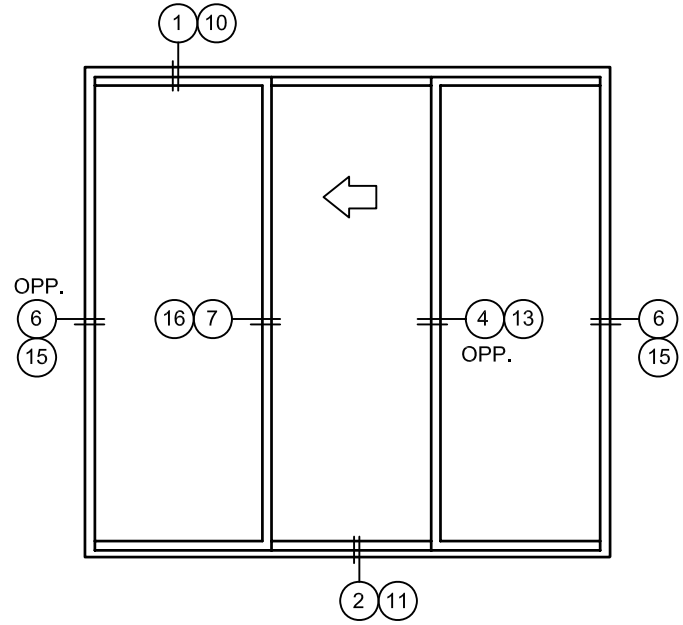

XO DOOR (SHOWN)  
OX DOOR (OPPOSITE HAND)

OX/O DOOR (SHOWN)  
O/XO DOOR (OPP SLIDE)

XOX DOOR

XOO DOOR (SHOWN)  
OOX DOOR (OPPOSITE HAND)

SINGLE TRACK POCKET DOOR  
OUTSIDE MOUNT

OXXO DOOR

SEE SHEET G1 FOR GLAZING OPTIONS

STANDARD INTERLOCK

HEAVY DUTY INTERLOCK  
(OPTIONAL)

7

OXO LOCKING RAIL  
XOO/OOX MEETING RAIL (OMIT HANDLE)

8

OOX/ XOO MEETING RAIL

9

OXXO LOCKING RAIL

12

LEFT JAMB (OPERABLE)

13

STANDARD INTERLOCK

14

HEAVY DUTY INTERLOCK  
(OPTIONAL)

15

RIGHT JAMB (FIXED)